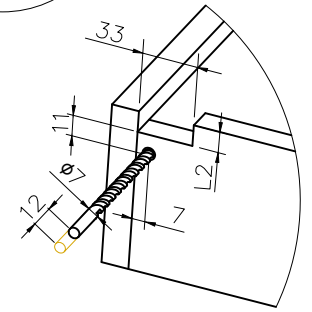

Installation - #815 Series

Nominal Length(NL)	229(9")	305(12")	381(15")	457(18")	533(21")	Drawer Track Height	L2 (mm)
Drawer Length (L)	229(9")	305(12")	381(15")	457(18")	533(21")		
Inside Cabinet Depth (min) (L1)	275	343	416	494	568	#78803	12~13
Inside Cabinet Depth (Max) (L1)	-	363	436	514	588	#78903	