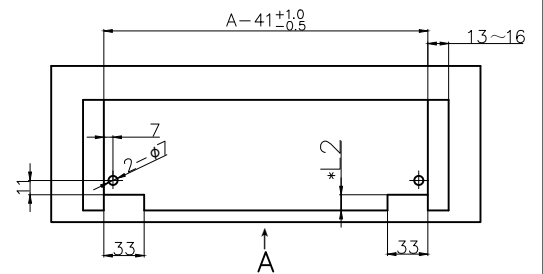

Installation - #815 Series

Nominal Length(NL)	229(9")	305(12")	381(15")	457(18")	533(21")	Drawer Track Height	L2 (mm)
Drawer Length (L)	229(9")	305(12")	381(15")	457(18")	533(21")		
Inside Cabinet Depth (min) (L1)	275	343	416	494	568	#78803	12~13
Inside Cabinet Depth (Max) (L1)	-	363	436	514	588	#78903	