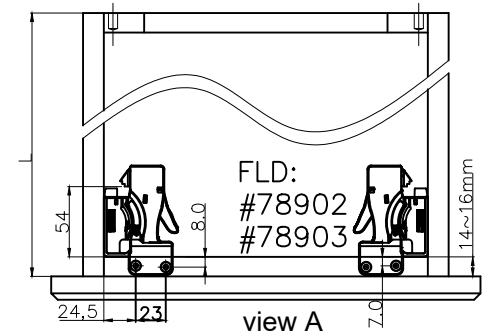

Installation - #815 Series

Nominal Length(NL)	229(9")	305(12")	381(15")	457(18")	533(21")	Drawer Track Height	L2 (mm)
Drawer Length (L)	229(9")	305(12")	381(15")	457(18")	533(21")		
Inside Cabinet Depth (min) (L1)	275	343	416	494	568	#78803	12~13
Inside Cabinet Depth (Max) (L1)	-	363	436	514	588	#78903	