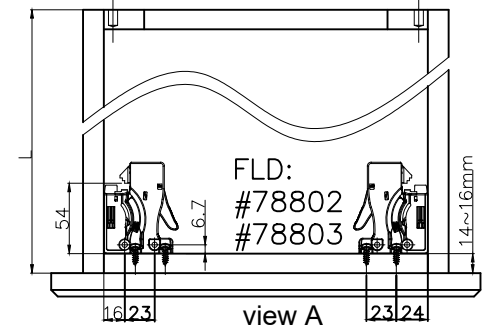

Installation - #815 Series

Nominal Length(NL)	229(9")	305(12")	381(15")	457(18")	533(21")	Drawer Track Height	L2 (mm)
Drawer Length (L)	229(9")	305(12")	381(15")	457(18")	533(21")		
Inside Cabinet Depth (min) (L1)	275	343	416	494	568	#78803	12~13
Inside Cabinet Depth (Max) (L1)	-	363	436	514	588	#78903	