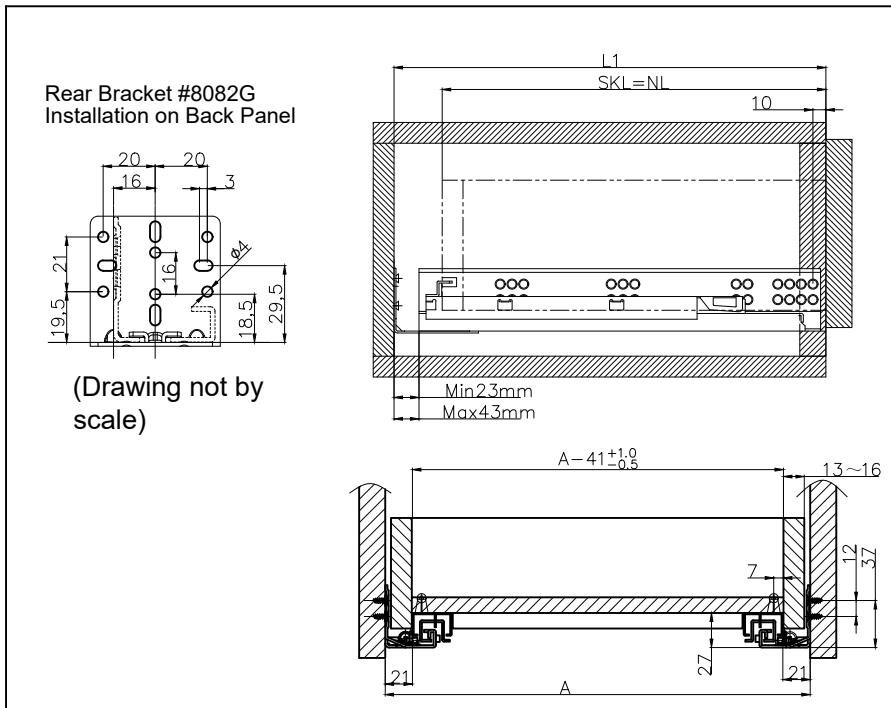

Installation - #815 Series

Nominal Length(NL)	229(9")	305(12")	381(15")	457(18")	533(21")	Drawer Track Height	L2 (mm)
Drawer Length (L)	229(9")	305(12")	381(15")	457(18")	533(21")		
Inside Cabinet Depth (min) (L1)	275	343	416	494	568	#78803	12~13
Inside Cabinet Depth (Max) (L1)	-	363	436	514	588	#78903	