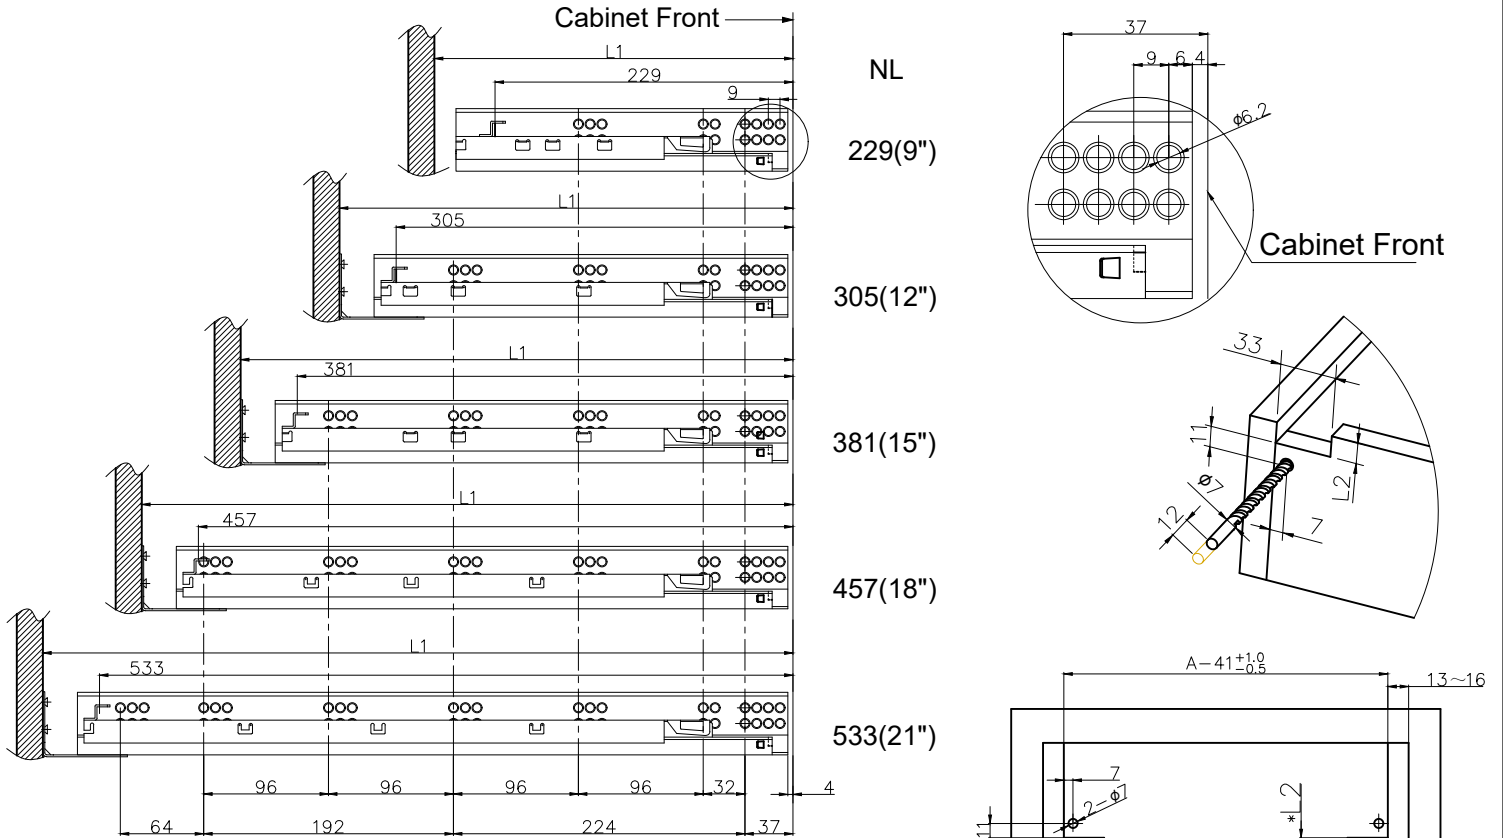

Installation - #815 Series

Nominal Length(NL)	229(9")	305(12")	381(15")	457(18")	533(21")	Drawer Track Height	L2 (mm)
Drawer Length (L)	229(9")	305(12")	381(15")	457(18")	533(21")		
Inside Cabinet Depth (min) (L1)	275	343	416	494	568	#78803	12~13
Inside Cabinet Depth (Max) (L1)	-	363	436	514	588	#78903	